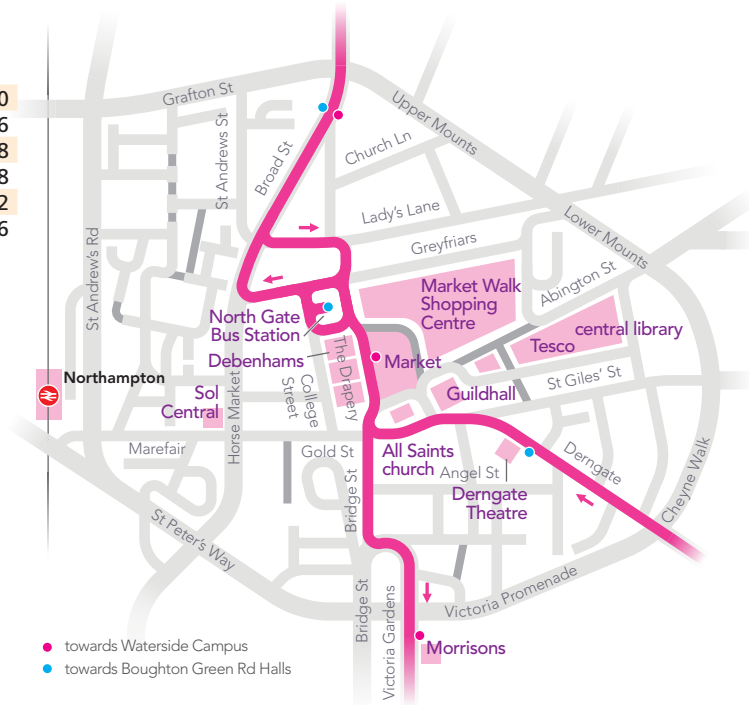

route number	19A	19	19A	19	19A	19	19	19A	19	19	19	19	19	19	19	19	19		
UoN Waterside Campus	1032	1047	then at	02	17	32	47	until	1447	1502	1517	1532	1544	1556	1608	1624	1638	1656	1708
town centre North Gate Bus Station arrive	1039	1054		09	24	39	54		1454	1509	1524	1539	1551	1604	1616	1632	1646	1705	1717
bay 4 depart	1040	1058		10	28	40	58		1458	1510	1528	1543	1553	1606	1618	1634	1648	1707	1719
UoN Avenue	1050			20		50													
Kingsley Road opp golf club	1054		24		54			1524											
Kingsthorpe Waitrose	1100	1114	30	44	00	14		1514	1530	1544	1600	1611	1624	1636	1653	1708	1727	1739	
Eastern Avenue North opp Eastern Close	1105	1119	35	49	05	19		1519	1535	1549	1606	1617	1630	1642	1659	1714	1733	1745	
UoN Boughton Green Road Halls	1107	1121	37	51	07	21		1521	1537	1552	1609	1620	1633	1645	1701	1716	1735	1747	

UoN Waterside Campus	1930	2000	2035	2110	2210	2310	0010
town centre North Gate Bus Station arrive	1937	2007	2042	2117	2217	2317	
bay 4 depart	1939	2009	2044	2119	2219	2319	
Kingsthorpe Waitrose	1949	2019	2054	2129	2229	2329	0029
Eastern Avenue North opp Eastern Close	1953	2023	2058	2133	2233	2333	0033
UoN Boughton Green Road Halls	1958	2028	2103	2138	2238	2338	0038

UoN staff and students pay just 50p per ride on any Uno route between Waterside and the town centre - show the driver your ID, pay cash or contactless

- this journey does not run during summer break from 15 July 2019

where to get off & on Violet route 19 in the town centre

- towards Waterside Campus
- towards Boughton Green Rd Halls