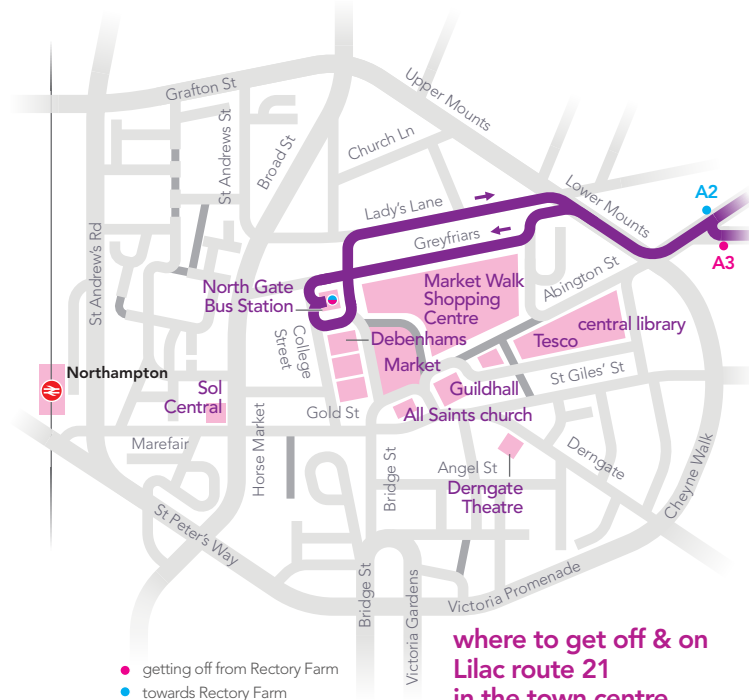

Mondays to Fridays

Blackthorn Pig & Whistle	1740	1759	1812	1824	1838
Rectory Farm Fellmead Road	1744	1803	1816	1828	1842
Northampton Academy Little Billing Way	1750	1809	1822	1833	1847
Weston Favell Shopping Centre bay D	1755	1814	1826	1837	1851
Northampton College	1800	1819	1830	1840	1854
Eastfield Mayfield Road	1805	1824	1834	1844	1858
Kingsley Park St Matthew's Church	1810	1829	1838	1848	1902
town centre North Gate Bus Station bay 7	1818	1837	1846	1856	1909

where to get off & on Lilac route 21 in the town centre

- getting off from Rectory Farm
- towards Rectory Farm

Saturdays

Blackthorn Pig & Whistle	0649	0719	0749	0810	0832	0852	0913	0933	0953	1013	1033	1053	1117	1137	1157
Rectory Farm Fellmead Road	0653	0723	0753	0814	0836	0856	0917	0937	0957	1017	1037	1057	1121	1141	1201
Northampton Academy Little Billing Way	0658	0728	0758	0819	0841	0901	0922	0942	1002	1022	1042	1102	1126	1146	1206
Weston Favell Shopping Centre bay B	0701	0731	0801	0822	0844	0904	0925	0945	1005	1027	1047	1107	1131	1151	1211
Northampton College	0705	0735	0805	0826	0848	0908	0929	0949	1009	1031	1051	1111	1135	1155	1215
Eastfield Mayfield Road	0710	0740	0810	0831	0853	0913	0934	0954	1015	1037	1057	1117	1141	1201	1221
Kingsley Park St Matthew's Church	0714	0744	0814	0835	0857	0917	0939	0959	1020	1042	1102	1122	1146	1206	1226
town centre North Gate Bus Station bay 7	0720	0751	0821	0842	0905	0925	0947	1007	1028	1050	1110	1130	1154	1214	1234