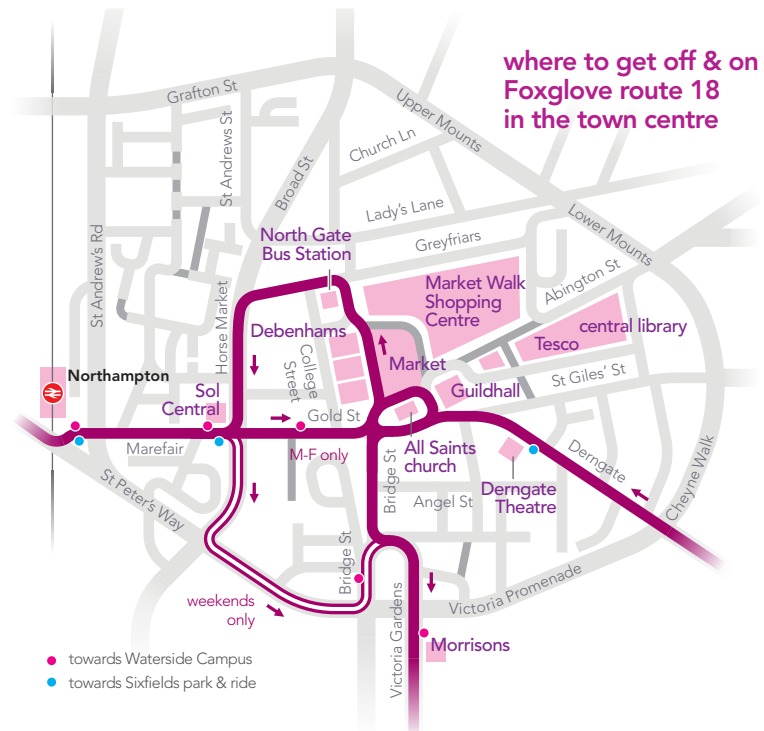

UoN Waterside Campus	1450	1505	1520	1535	1557	1608	1623	1638	1653	1708	1723	1738	1753	1808	1823	1838	1855	1910	1450
town centre Derngate Theatre	1456	1511	1526	1541	1603	1614	1629	1644	1659	1714	1729	1744	1759	1814	1829	1844	1901	1916	1456
Northampton rail station	1501	1517	1532	1547	1609	1620	1635	1650	1705	1720	1735	1750	1805	1820	1835	1849	1906	1921	1501
Edgar Mobbs Way Saints Car Park	1506	1523	1538	1553	1615	1626	1641	1656	1711	1726	1741	1756	1811	1826	1841	1854	1911	1926	1506
Sixfields park & ride	1509	1526	1541	1556	1618	1629	1644	1659	1714	1729	1744	1759	1814	1829	1844	1857	1914	1929	1509

UoN Waterside Campus	1925	1940	2000	2020	2040	2100	2120	2140
town centre Derngate Theatre	1931	1946	2006	2026	2046	2106	2126	2146
Northampton rail station	1936	1951	2011	2031	2051	2111	2131	2151
Edgar Mobbs Way Saints Car Park	1941	1956	2016	2036	2056	2116	2136	2156
Sixfields park & ride	1944	1959	2019	2039	2059	2119	2139	2159

UoN staff and students pay **just 50p** per journey - show the driver your ID, pay cash or contactless

feeling appy?

get easier & cheaper bus tickets on your phone with our m-ticket app

Download on the App Store | GET IT ON Google Play