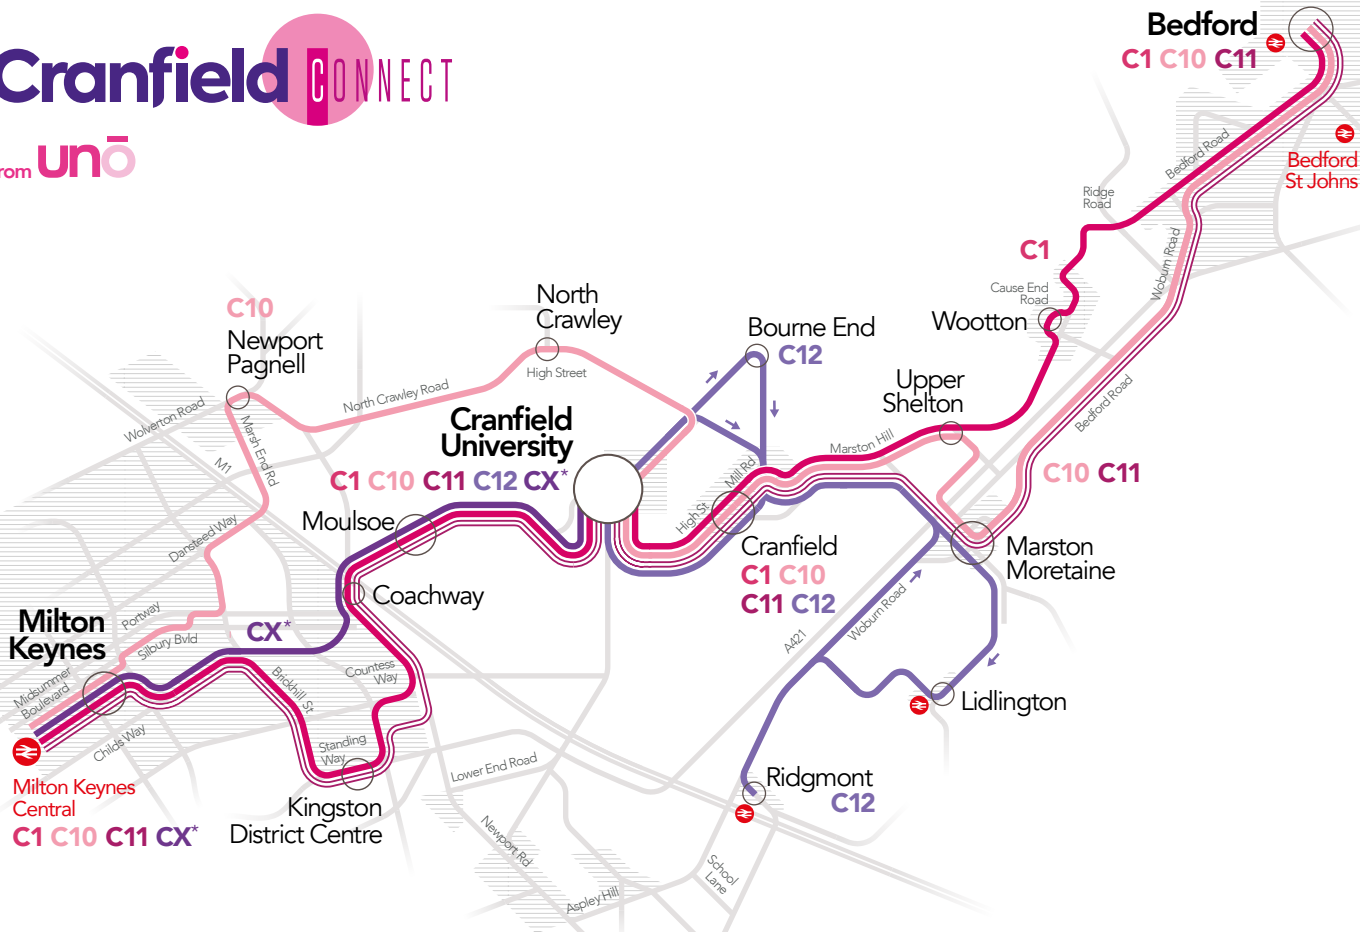

Cranfield CONNECT

from unō

*route CX is limited stop and only calls at the places shown in the timetable on page 24

where to catch your bus

C1 towards Bedford **B D F**
towards Milton Keynes **A D F**

C12 towards Ridgmont **A C E**

C10 towards Bedford **B D F**
towards Milton Keynes **A C E**

CX towards Milton Keynes **A**

C11 towards Bedford **B D F**
towards Milton Keynes **A D F**