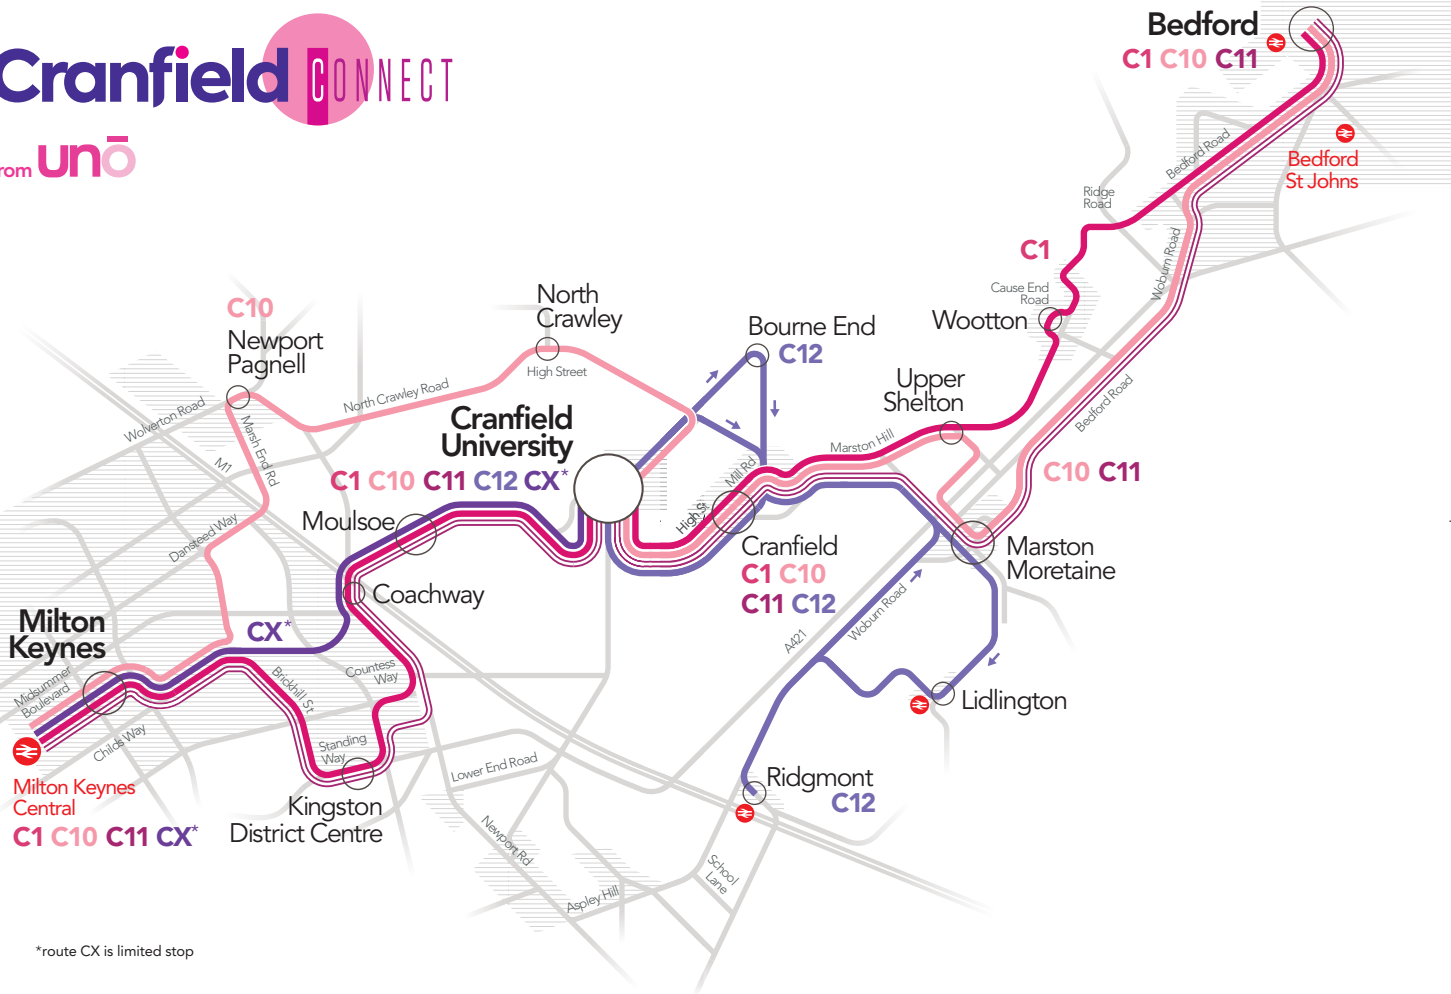

Cranfield CONNECT

from unō

*route CX is limited stop