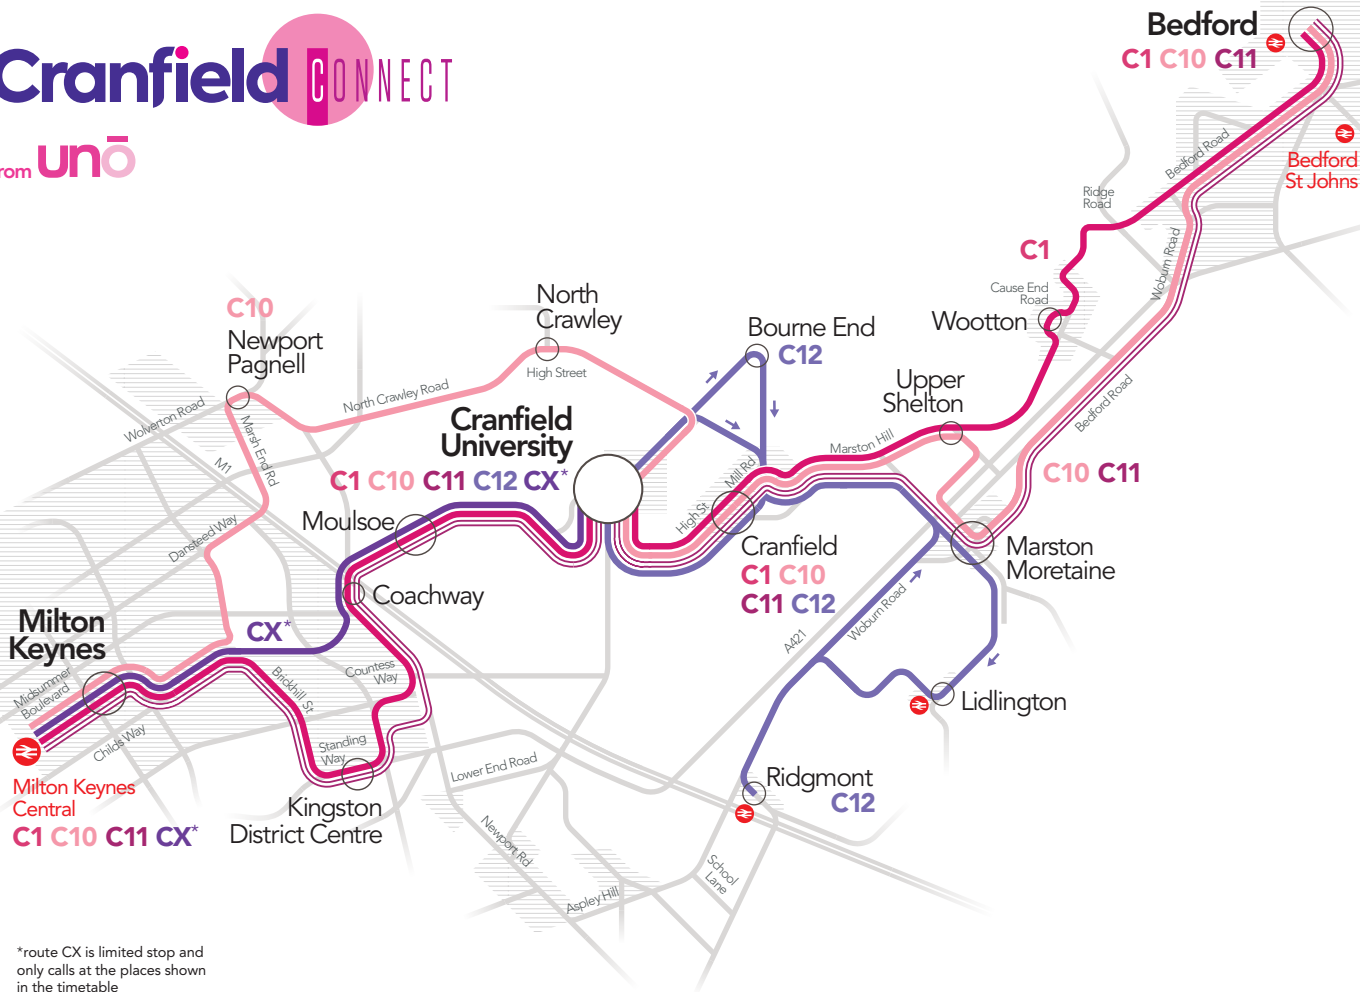

Cranfield CONNECT

from unō

*route CX is limited stop and only calls at the places shown in the timetable