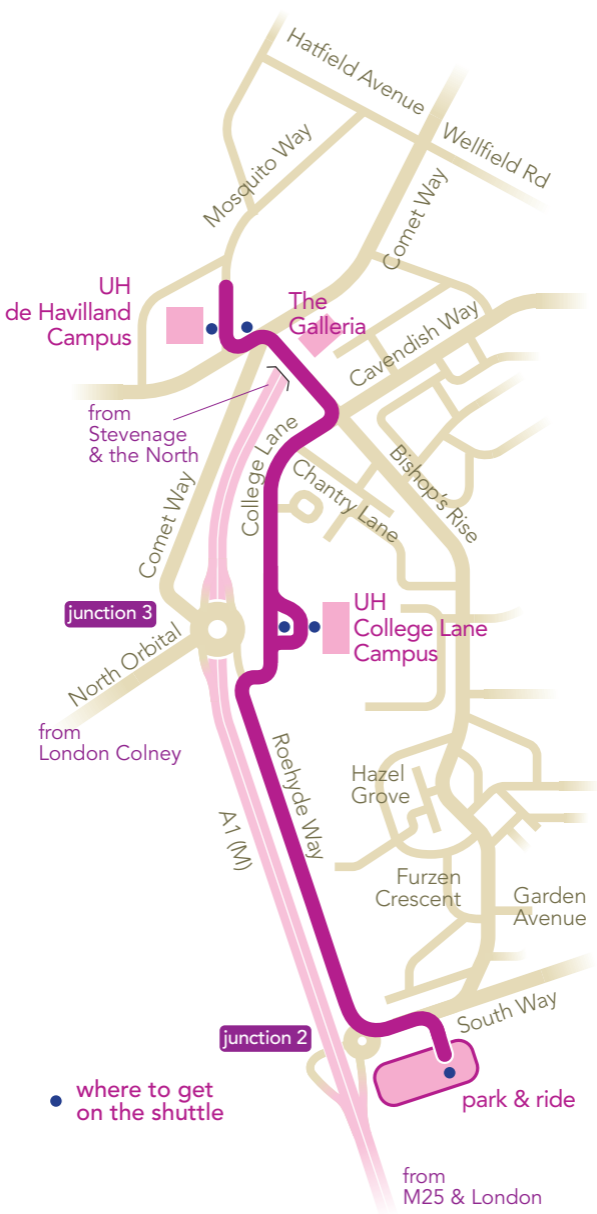

Welcome to the uno shuttle, the easy way between UH campuses and park & ride.

Frequent buses run to both UH College Lane and de Havilland campuses Monday to Friday during term times, but not on public holidays. During vacations the shuttle only runs between the two campuses.

Turn over to the other side for all term time buses. This side has the route map and vacation times.

new buses

We have upgraded our shuttle fleet with five brand new Mercedes single deck buses with better standing room to prevent overcrowding at peak times and separate entrance and exit doors to help speed up the service.

FREE if you show a valid UH id card

£2 shuttle day ticket
unlimited shuttle use for a day

vacation time buses

18 December - 5 January 2007
2 April - 20 April 2007
4 June - 21 September 2007

departure times from College Lane stop E

0730
every 10-12 mins until 1800

travelling to de Havilland campus 5mins

departure times from de Havilland

0735
every 10-12 mins until 1805

travelling to College Lane 5mins