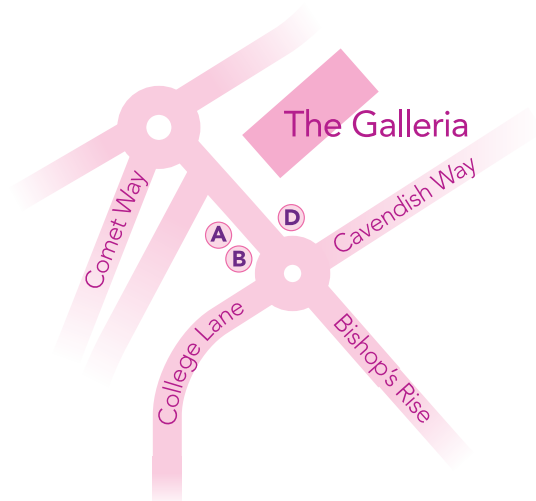

College Lane bus interchange closure

from 13 July

While College Lane bus interchange is closed, no buses (except 603) will not stop at College Lane Monday to Friday daytimes.

take the shuttle bus to The Galleria

buses leave from stop **X**

where to catch your bus at The Galleria

| | stop at Galleria |
|-----|----------------------------------|
| 341 | towards Hertford D |
| 602 | towards St Albans A |
| 602 | towards Bishops Rise D |
| 610 | towards Enfield D |
| 614 | towards Queensbury D |
| 615 | towards Borehamwood D |
| 632 | towards London Colney D |
| 634 | towards Stevenage B |
| 634 | towards Hemel Hempstead D |
| 636 | towards Luton B |
| 655 | towards St Albans D |

shuttle buses return to College Lane from stop D

603

will still use College Lane in both directions

do not take the shuttle to The Galleria

evenings & weekends

after 6pm and all day Saturday & Sunday
buses stop at College Lane as normal

all National Express coaches also stop at The Galleria instead of College Lane